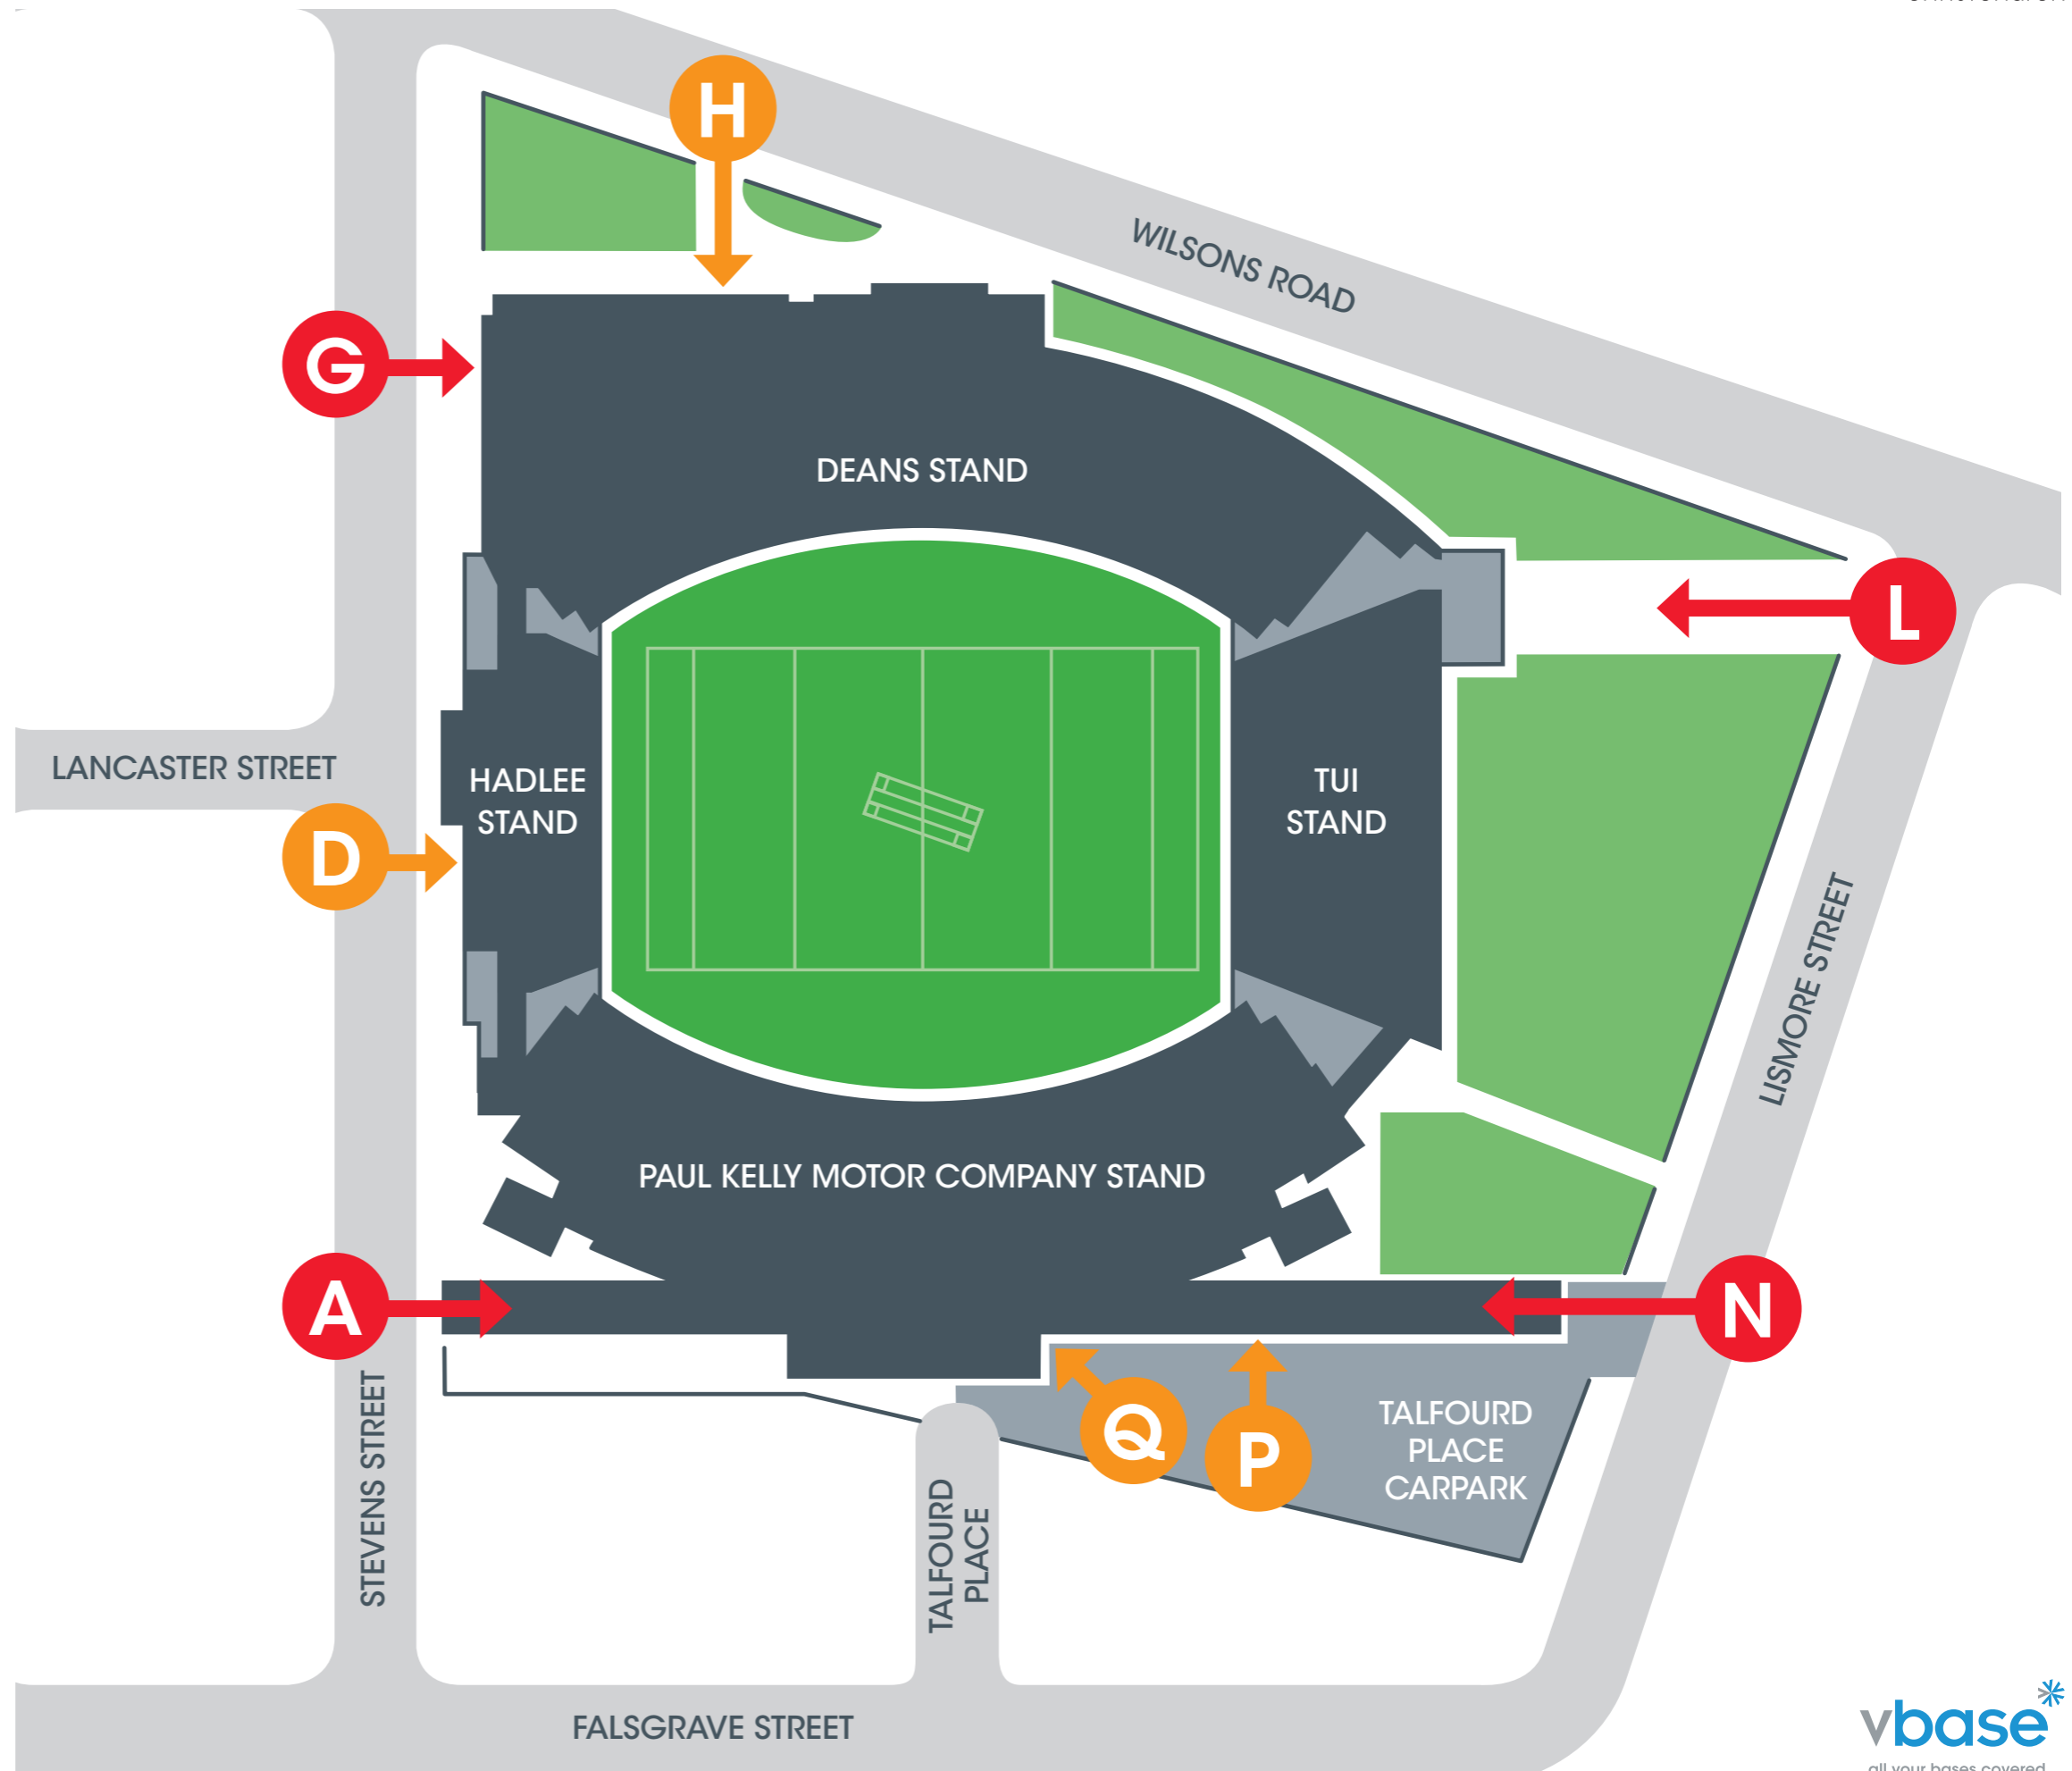

december 2009
ak

- Public Access
- Members Access

Talfourd Place Carpark
Enter off Talfourd place

PKMC Stand Carpark
Enter through Gate P
off Talfourd place

Deans Stand Carpark
Enter off Wilsons Road
through Gate H

Please note drawing is not to scale and is for illustrative purposes only.