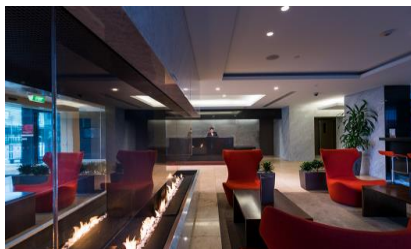

Incentive Menu – Accommodation

Christchurch CBD

conventions@christchurchnz.com

Fable Christchurch

4*+

Fable Christchurch is just one block from Cathedral Square in the heart of Christchurch city. The property offers a good range of options and is close to all the key city highlights.

A pre-dinner drink in the hotel's chic bar is a great way to start your evening. Your group will enjoy a comfortable stay at Fable with good quality modern facilities and accommodation.

The hotel has 171 luxurious rooms, onsite restaurant, gymnasium and sauna, and four meeting spaces with full AV if you require.