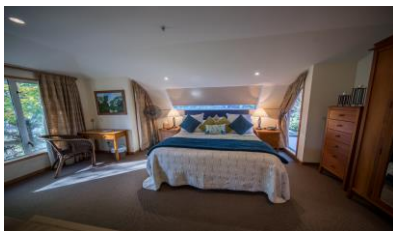

Region: Christchurch

| Time from CBD: In CBD

| Group size: Up to 24 pax

| [Website listing](#)